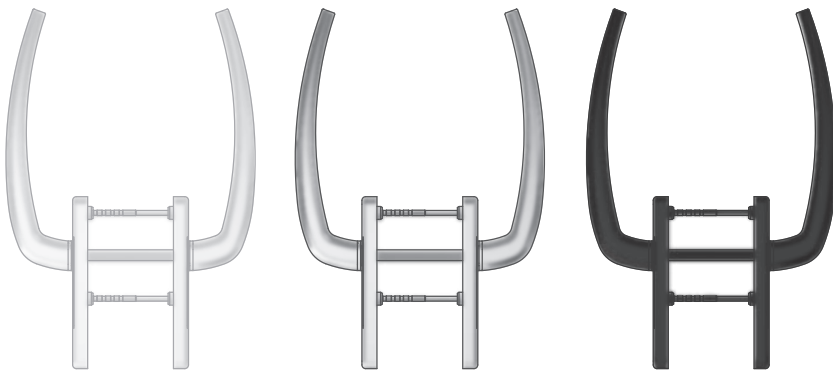

## Properties

Material			Keyhole / Distance
Aluminium	8 mm	35-70 mm	92 mm

**QUALITY AND RELIABILITY**

Made in Germany

# LIFT AND SLIDE DOOR

DOORS