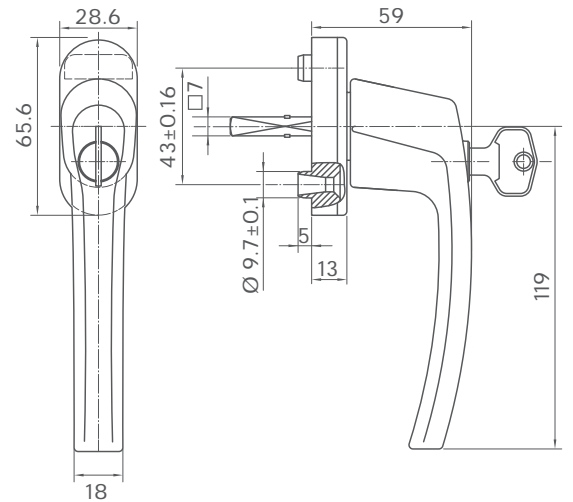

TILT AND TURN WINDOW SYSTEMS

WINDOWS