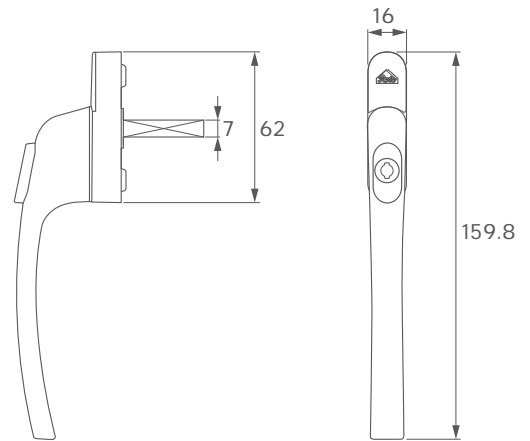

AWNING WINDOW SYSTEMS

Pushout option

WINDOWS