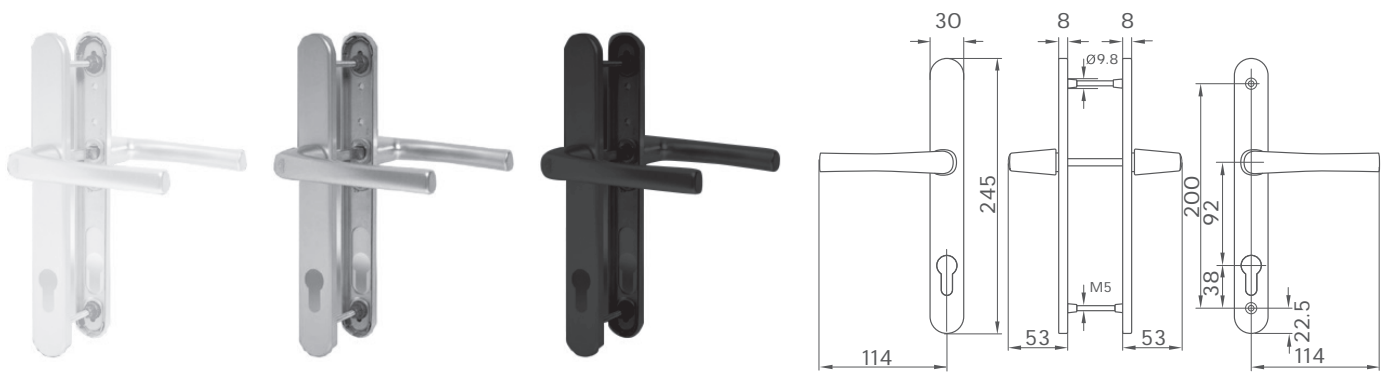

## Properties

Material			Operation
Aluminium	7 mm	35-40 mm	Standard

**QUALITY AND RELIABILITY**

Made in Germany

# SWING AND ENTRY DOOR SYSTEMS

DOORS