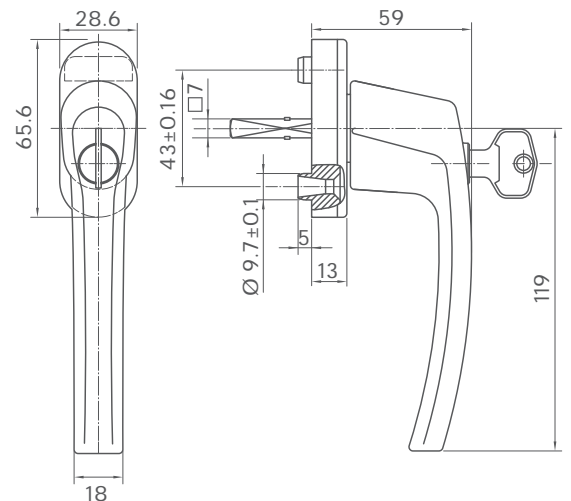

SLIDING WINDOW SYSTEMS

WINDOWS