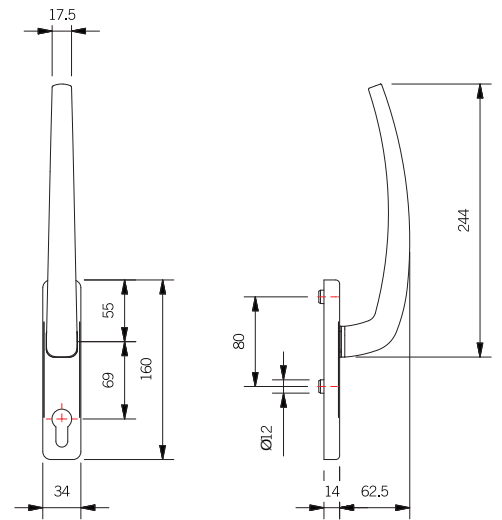

LIFT AND SLIDE DOOR

DOORS