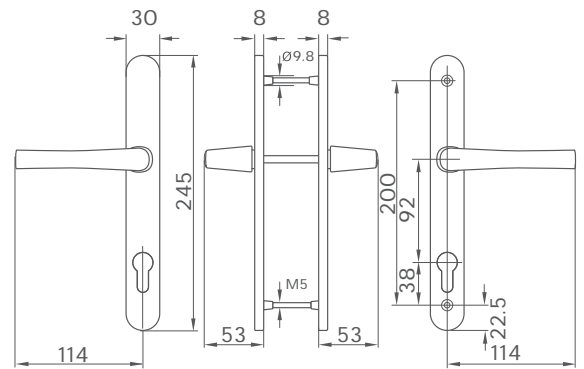

SWING AND SLIDE DOOR SYSTEMS

DOORS